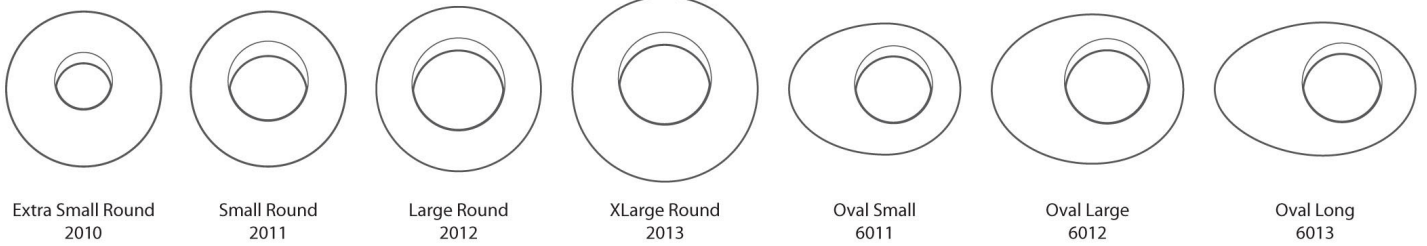

Camera Eyecushion Selector Chart

Camera	Oval Long 6013	Oval Large 6012	Oval Small 6011	ExtraLarge Round 2013	Large Round 2012	Small Round 2011	ExtraSmall Round 2010
Panasonic HDX 900P		X					
Panasonic HMC41		X					
Panasonic HMC81	X	X					
Panasonic HPX 3000	X						
Panasonic Varicam 27F (HD)		X					
Panavision Cameras (round eyecup)						X	
Panavision Genesis (new cup with auto iris)						X	
Panavision Genesis (older version)		X			X		
Red Epic: Red Bomb EVF							X
Red One Digital Camera					X	X	
Sony 900		X					
Sony 900S		X					
Sony Betacam		X	X				
Sony DCR-SD1000		X					
Sony DNW-7	X						
Sony EX1		X	X