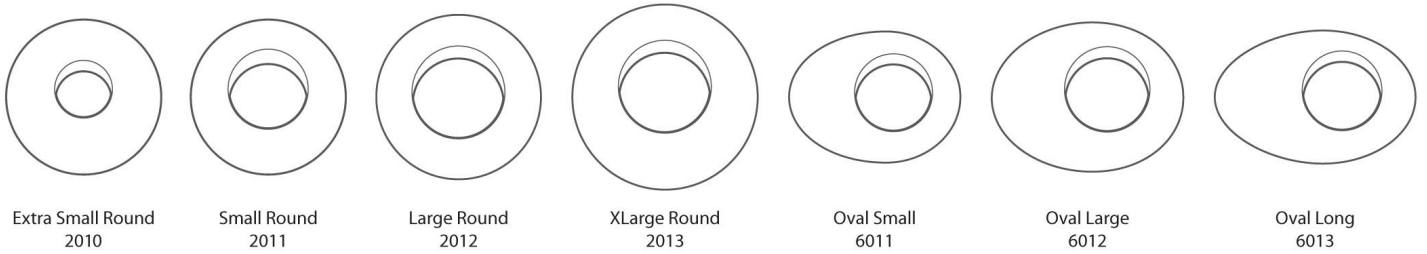

Camera Eyecushion Selector Chart

Camera	Oval Long 6013	Oval Large 6012	Oval Small 6011	ExtraLarge Round 2013	Large Round 2012	Small Round 2011	ExtraSmall Round 2010
Sony EX3		X	X				
Sony HD		X					
Sony HD (large padded eyecup)				X			
Sony HDRFX 1000						X	
Sony HDWF900R		X					
Sony HVR-HD1000		X					
Sony HXR-MC1500		X					
Sony HXR-MC2000		X					
Sony HXR-NX70		X					
Sony NEX-FS100E	X	X					
Sony PDF150	X						
Sony PDF170		X					
Small HD DP4-EVF and VF4							X
Viper HD		X					
Zacuto Z-Finder		X