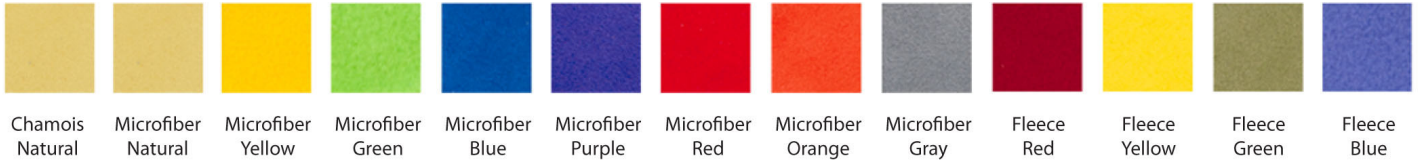

Camera Eyecushion Selector Chart

Camera	Oval Long 6013	Oval Large 6012	Oval Small 6011	ExtraLarge Round 2013	Large Round 2012	Small Round 2011	ExtraSmall Round 2010
Sony EX3		X	X				
Sony HD		X					
Sony HD (large padded eyecup)				X			
Sony HDRFX 1000						X	
Sony HDWF900R		X					
Sony HVR-HD1000		X					
Sony HXR-MC1500		X					
Sony HXR-MC2000		X					
Sony HXR-NX70		X					
Sony NEX-FS100E	X	X					
Sony PDF150	X						
Sony PDF170		X					
Small HD DP4-EVF and VF4							X
Viper HD		X					
Zacuto Z-Finder		X