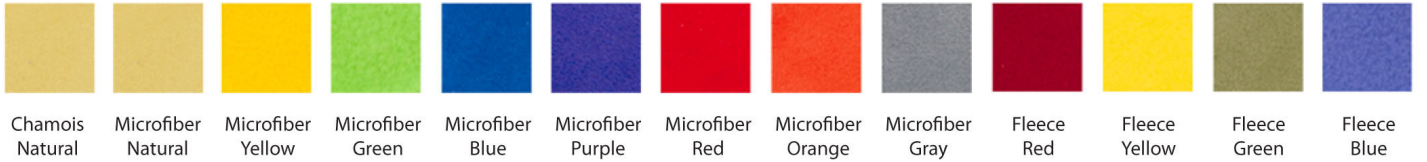

Camera Eyecushion Selector Chart

Camera	Oval Long 6013	Oval Large 6012	Oval Small 6011	ExtraLarge Round 2013	Large Round 2012	Small Round 2011	ExtraSmall Round 2010
Panasonic HDX 900P		X					
Panasonic HMC41		X					
Panasonic HMC81	X	X					
Panasonic HPX 3000	X						
Panasonic Varicam 27F (HD)		X					
Panavision Cameras (round eyecup)						X	
Panavision Genesis (new cup with auto iris)						X	
Panavision Genesis (older version)		X			X		
Red Epic: Red Bomb EVF							X
Red One Digital Camera					X	X	
Sony 900		X					
Sony 900S		X					
Sony Betacam		X	X				
Sony DCR-SD1000		X					
Sony DNW-7	X						
Sony EX1		X	X