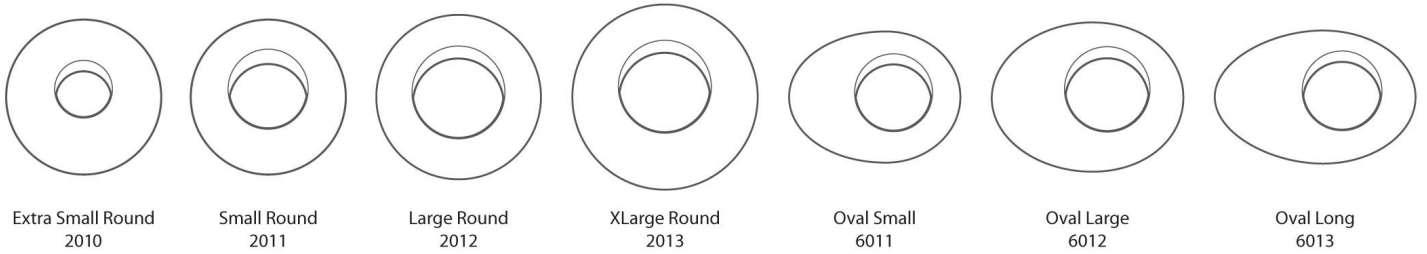

# Camera Eyecushion Selector Chart

Camera	Oval Long 6013	Oval Large 6012	Oval Small 6011	ExtraLarge Round 2013	Large Round 2012	Small Round 2011	ExtraSmall Round 2010
Aaton 16						X	
Aaton 35						X	
Arri 235						X	
Arri 2C (with small oval eyecup)						X	
Arri 3			X		X		
Arri 435						X	
Arri 535						X	
Arri Alexa						X	
Arri SR2						X	
Arri SR3						X	
Arri Super-Wide Angle Eyepiece			X		X		
Arricam LT			X		X		
Bolex H16			X		X		
Canon GL2						X	
Canon XF100 Series						X	
Canon XF300 Series		X					

# Camera Eyecushion Selector Chart

Camera	Oval Long 6013	Oval Large 6012	Oval Small 6011	ExtraLarge Round 2013	Large Round 2012	Small Round 2011	ExtraSmall Round 2010
Canon XL H1		X					
Canon XL1		X					
Canon XL2		X					
GGs Perfect LCD Viewfinder			X				
Hitachi Videocam					X		
Hoodman Loupe Hoodloupe 3.0						X	
JVC GY-HD100U		X			X		
JVC GY-HMC750	X						
Kinor-16 SX-2M						X	
LCDVF			X				
Letus Hawk			X				
Moviecam						X	
Panasonic AF101	X						
Panasonic AGDVX 100B		X					
Panasonic AG-HVX200		X				X	
Panasonic DVCPRO HD		X					