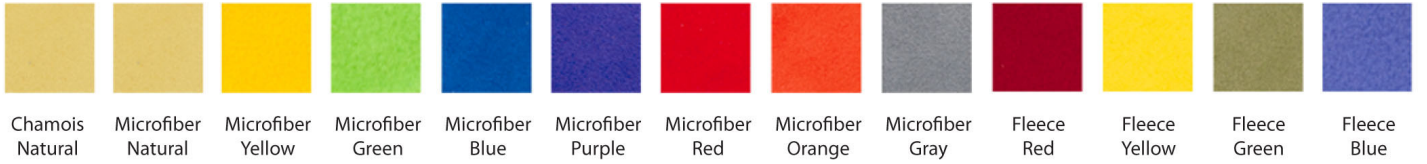

# Camera Eyecushion Selector Chart

Camera	Oval Long 6013	Oval Large 6012	Oval Small 6011	ExtraLarge Round 2013	Large Round 2012	Small Round 2011	ExtraSmall Round 2010
Aaton 16						X	
Aaton 35						X	
Arri 235						X	
Arri 2C (with small oval eyecup)						X	
Arri 3			X		X		
Arri 435						X	
Arri 535						X	
Arri Alexa						X	
Arri SR2						X	
Arri SR3						X	
Arri Super-Wide Angle Eyepiece			X		X		
Arricam LT			X		X		
Bolex H16			X		X		
Canon GL2						X	
Canon XF100 Series						X	
Canon XF300 Series		X					